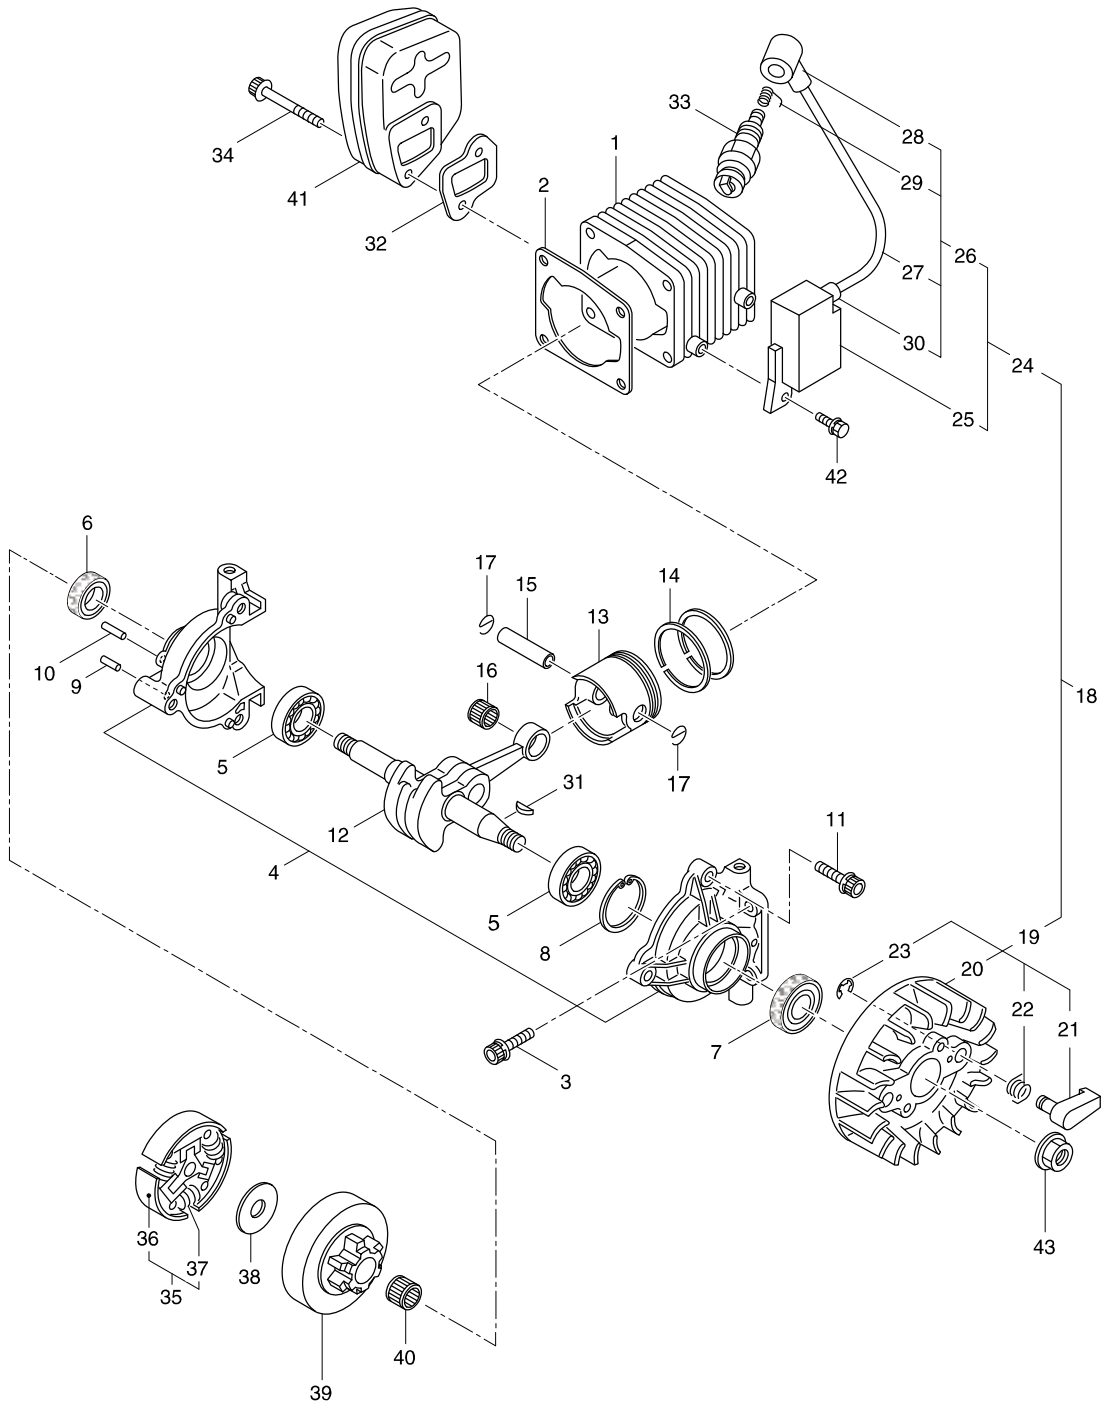

Model PS310TH PETROL CHAIN SAW

2011/08
PS310TH 1/8