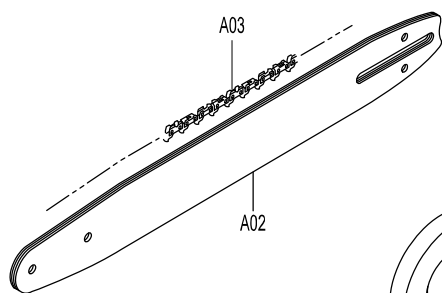

Model PS310TH PETROL CHAIN SAW

Model PS310TH PETROL CHAIN SAW

Model PS310TH PETROL CHAIN SAW

2011/08
PS310TH 8/8

Model PS310TH PETROL CHAIN SAW

Strana 1 / 6

Položka	Objednávacie	Popis	I/C	ks	N/O	Možnosť 1	Možnosť 2	Poznámka
001	MR00287010	CYLINDER ASS'Y		1				
002	MR00285541	GASKET		1				
003	MR00261232	CAP SCREW M5X20		4				
004	MR00286011	CRANKCASE		1				
005	MR00285521	BEARING		2				
006	MR00285626	OIL SEAL		1				
007	MR00261492	OIL SEAL		1				
008	MR00055185	SNAP RING #28		1				
009	MR00285530	PIN		1				
010	MR00285529	PIN		1				
011	MR00261232	CAP SCREW M5X20		3				
012	MR00285599	CRANKSHAFT COMP.		1				
013	MR00285049	PISTON		1				
014	MR00285590	PISTON RING		2				
015	MR00285591	PISTON PIN		1				
016	MR00261037	BEARING,NEEDLE KBK8X11X11.8X1		1				
017	MR00261576	CLIP,PISTON		2				
018	MR00285554	MAGNETO ASS'Y		1				
D10		INC.019-030						
019	MR00288365	ROTOR ASS'Y		1				
D10		INC.020-023						
020	MR00285555	MAGNETO ROTOR		1				
021	MR00285553	STARTER PAWL		2				
022	MR00285552	SPRING		2				
023	MR00020299	E-RING #4		2				
024	MR00285556	IGNITION COIL ASS'Y		1				
D10		INC.025-030						
025	MR00286095	IGNITION COIL		1				
026	MR00286096	CORD ASS'Y		1				
D10		INC.027-030						
027	MR00286097	CORD		1				
028	MR00261074	PLUG BOOT		1				
029	MR00261075	CONNECTOR		1				
030	MR00261072	CAP		1				
031	MR00261076	WOODRUFF KEY 3X10		1				
032	MR00285472	GASKET		1				
033	MR00262483	SPARK PLUG NGK BPMR6Y		1				
034	MR00264223	CAP SCREW M5X40		2				
035	MR00285535	CLUTCH ASS'Y		1				
D10		INC.036,037						
036	MR00285655	CLUTCH SHOE		3				
037	MR00285656	SPRING		3				
038	MR00285537	WASHER 8X26XT2		1				
039	MR00286238	CLUTCH DRUM		1				
040	MR00285624	NEEDLE BEARING 10X13X13		1				
041	MR00285833	MUFFLER ASS'Y		1				
042	MR00281211	CAP SCREW M4X20		2				
043	MR00261417	NUT,ROTOR M8		1				