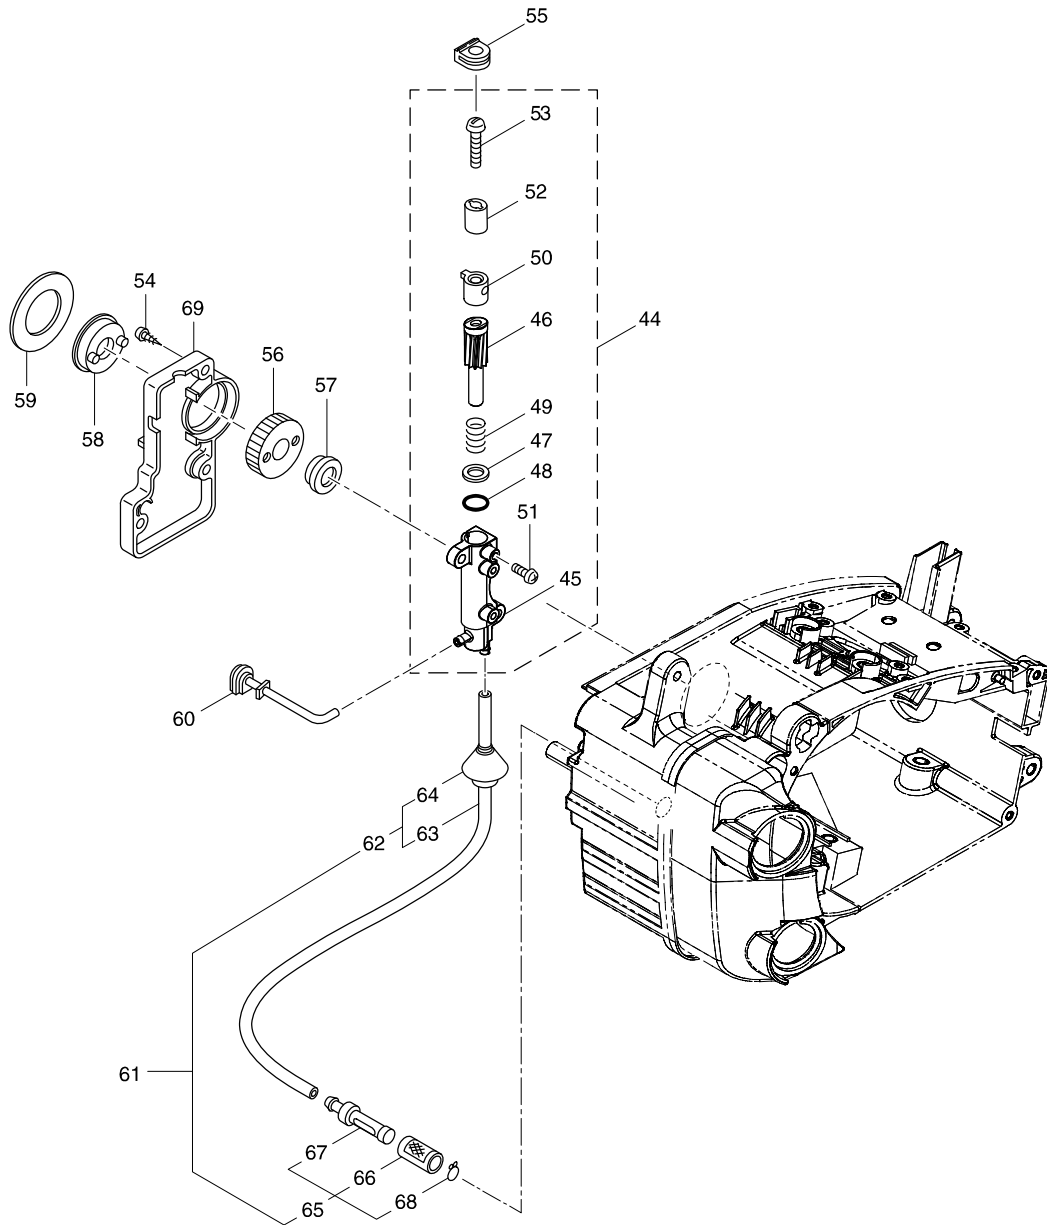

Model PS310TH PETROL CHAIN SAW

2011/08
PS310TH 2/8