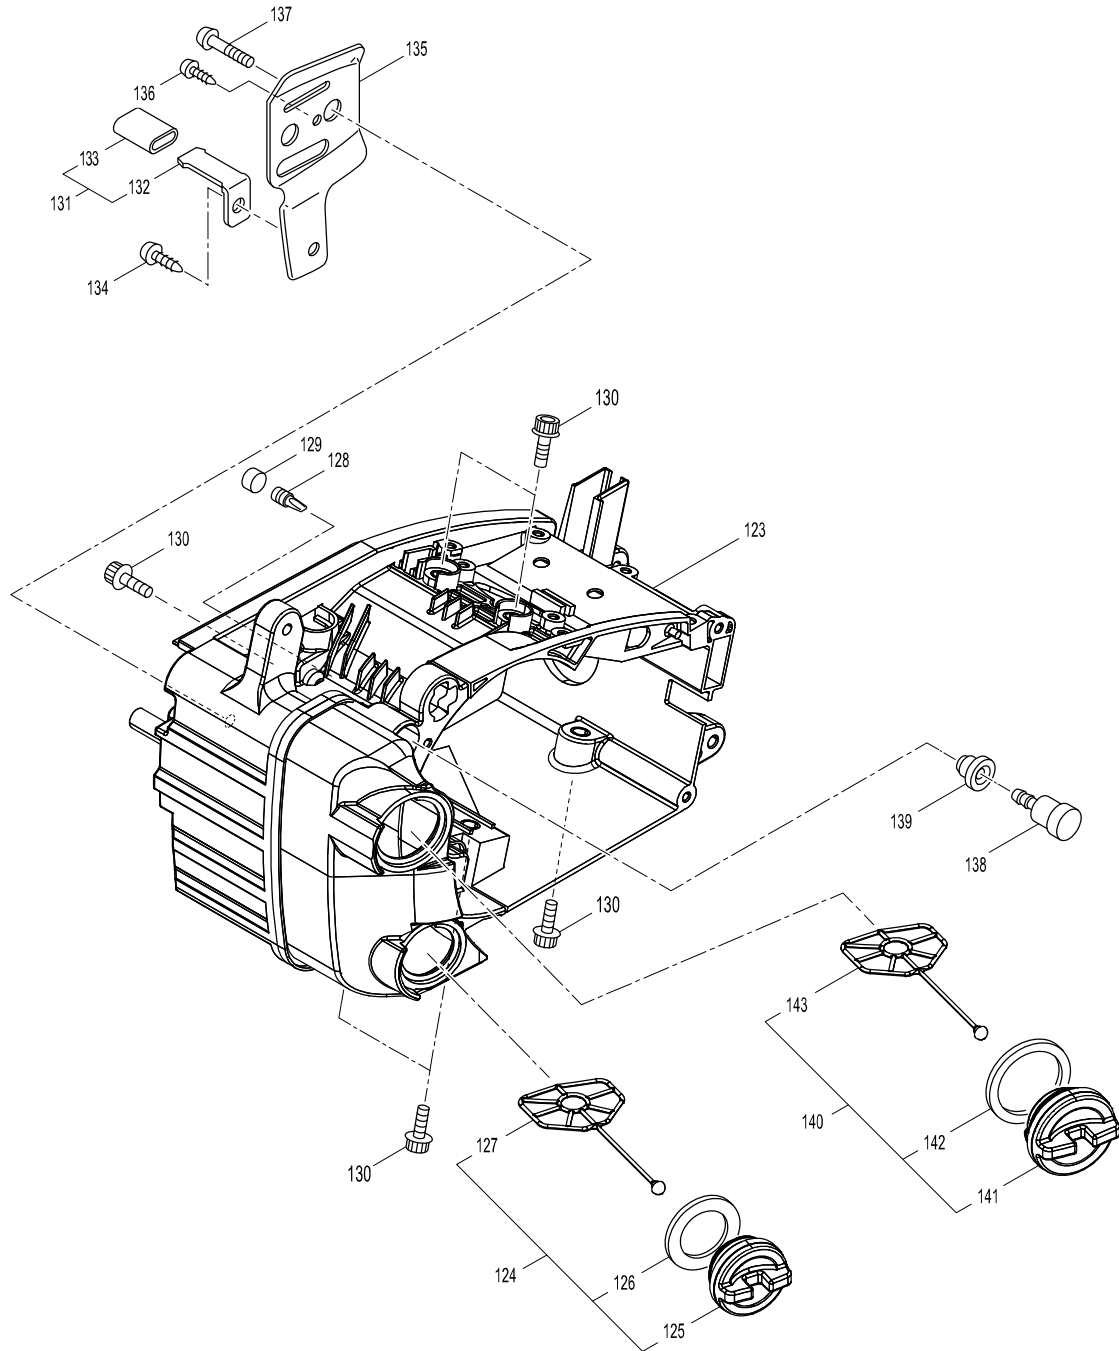

Model PS310TH PETROL CHAIN SAW

2011/08
PS310TH 4/8