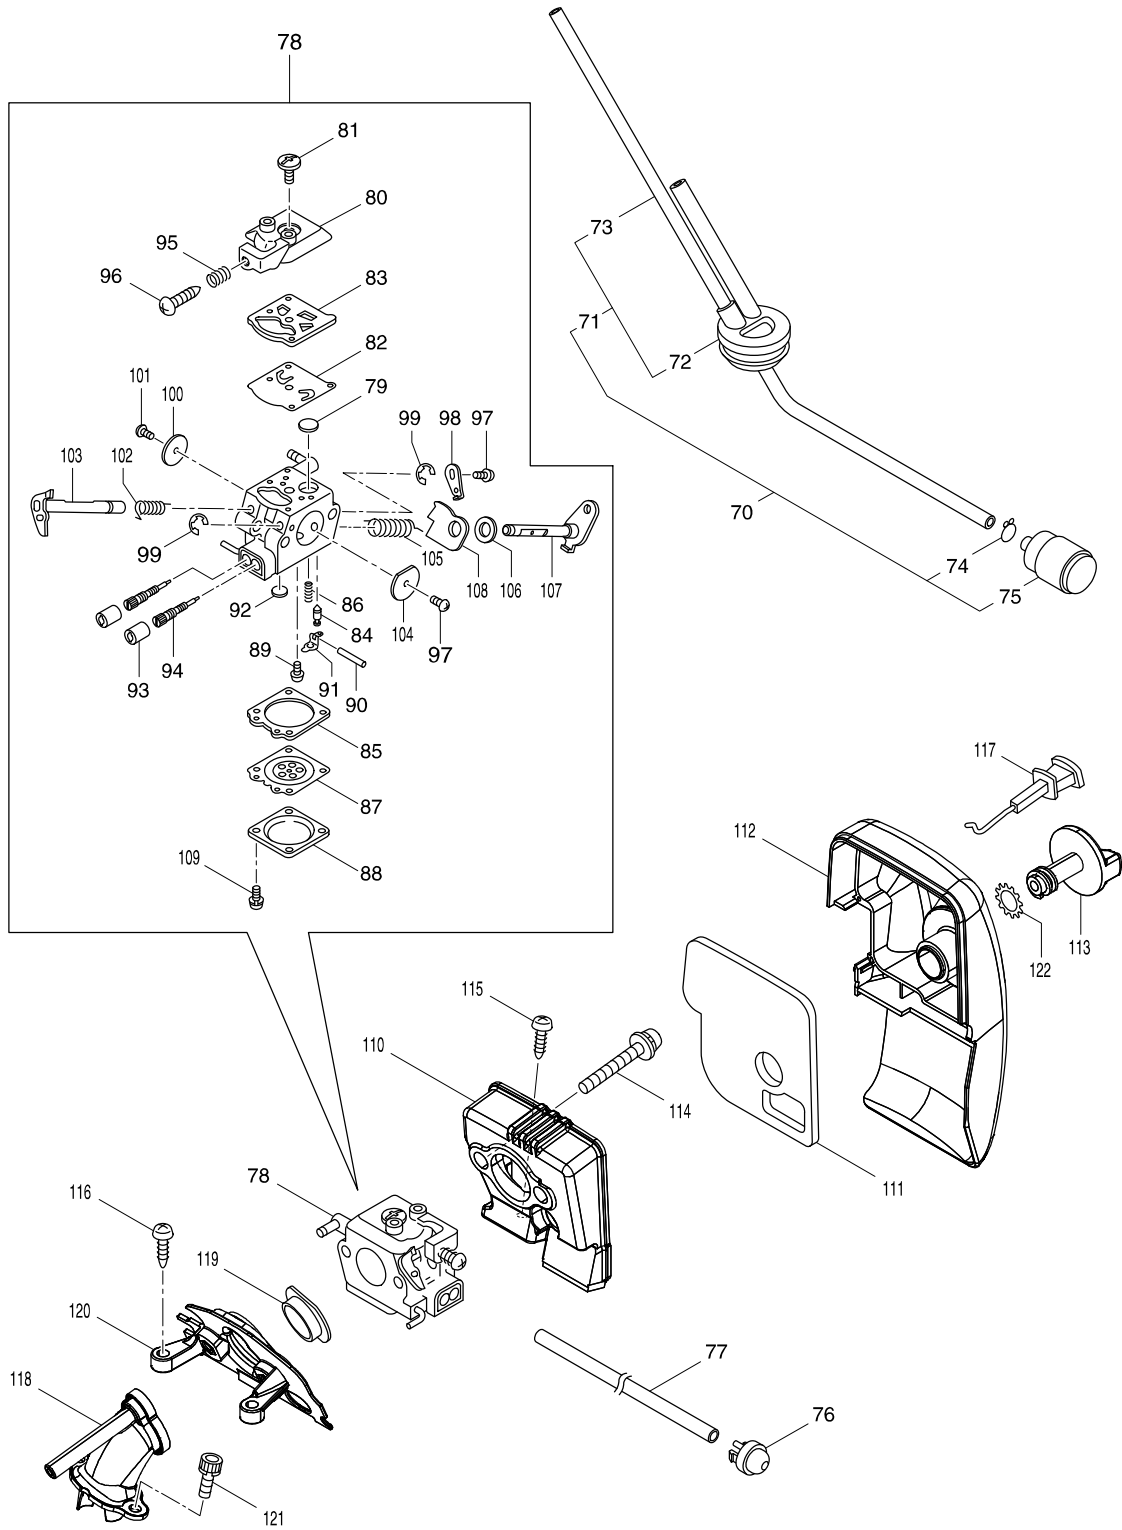

Model PS310TH PETROL CHAIN SAW